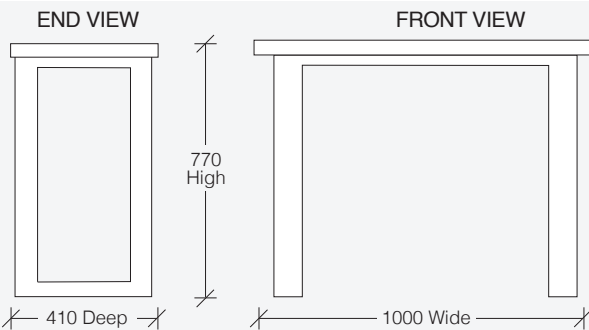

AUSTRALIAN NATURAL EDGE BONADIESI COLLECTION

hardwood EXCLUSIVE TO HARVEY NORMAN

DUNE SEPIA MOCHA HAZE

BONETU01 – 1990W x 510D x 580H | 5 Drawer
BONETU02 – 2290W x 510D x 580H | 5 Drawer

BONADIESI ENTERTAINMENT UNIT

BONADIESI BUFFET

BONBUFF01 – 1540W x 510D x 880H | 2 Door 3 Drawer
BONBUFF02 – 1990W x 510D x 880H | 2 Door 3 Drawer

BONADIESI HALL TABLE

BONHALL01 – 1000W x 410D x 770H
BONHALL02 – 1500W x 410D x 770H

AUSTRALIAN NATURAL EDGE
BONADIESI COLLECTION
 hardwood EXCLUSIVE TO HARVEY NORMAN

BONADIESI DISPLAY
BONDIS01 – 1000W x 410D x 1885H
 | 4 Doors - 2 Glass Inserts (Top) and 2 Timber Inserts (Base) with 1 Drawer

BONADIESI DISPLAY

BONADIESI BOOKCASE

BONBOOK01
 900W x 350D x 1885H | 5 Fixed Shelves

- BONDINSQ01** – 1500W x 1500D x 770H
- BONDINSQ02** – 1600W x 1600D x 770H
- BONDINSQ03** – 1700W x 1700D x 770H

Based on a
500W chair

BONADIESI DINING TABLE

- BONDIN01** – 1800W x 1200D x 770H
- BONDIN02** – 2100W x 1200D x 770H
- BONDIN03** – 2400W x 1200D x 770H
- BONDIN04** – 2700W x 1200D x 770H
- BONDIN05** – 3000W x 1200D x 770H