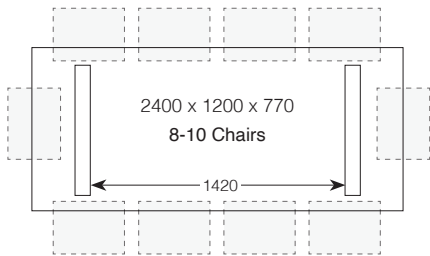

BONCOFF03 – 1000W x 1000D x 400H
BONCOFF04 – 1200W x 1200D x 400H

BONADIESI LAMP TABLE

BONLAMP01 – 600W x 600D x 400H

AUSTRALIAN NATURAL EDGE BONADIESI COLLECTION

hardwood EXCLUSIVE TO HARVEY NORMAN

BONADIESI SQUARE DINING TABLE

- BONDINSQ01** – 1500W x 1500D x 770H
- BONDINSQ02** – 1600W x 1600D x 770H
- BONDINSQ03** – 1700W x 1700D x 770H

Based on a
500W chair

BONADIESI DINING TABLE

- BONDIN01** – 1800W x 1200D x 770H
- BONDIN02** – 2100W x 1200D x 770H
- BONDIN03** – 2400W x 1200D x 770H
- BONDIN04** – 2700W x 1200D x 770H
- BONDIN05** – 3000W x 1200D x 770H