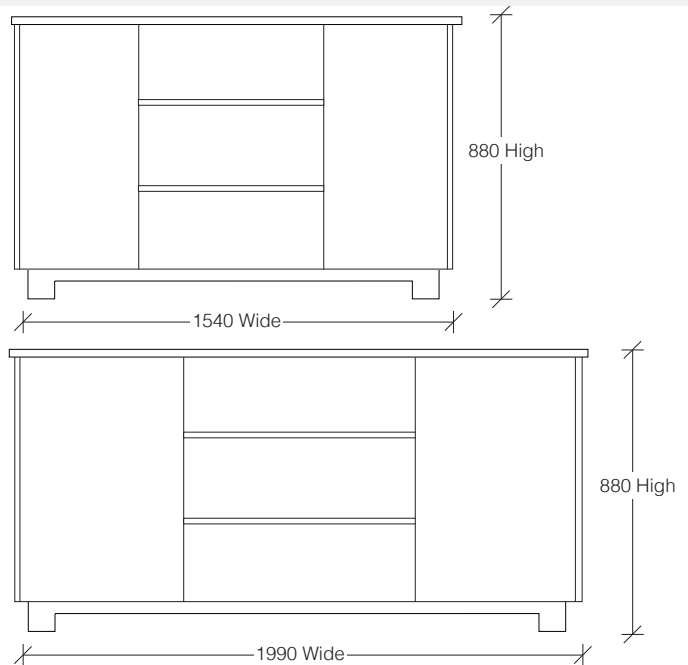

BONADIESI BUFFET

BONBUFF01 – 1540W x 510D x 880H | 2 Door 3 Drawer
BONBUFF02 – 1990W x 510D x 880H | 2 Door 3 Drawer

BONADIESI HALL TABLE

BONHALL01 – 1000W x 410D x 770H
BONHALL02 – 1500W x 410D x 770H

AUSTRALIAN NATURAL EDGE
BONADIESI COLLECTION
 hardwood EXCLUSIVE TO HARVEY NORMAN

BONADIESI DISPLAY
BONDIS01 – 1000W x 410D x 1885H
 | 4 Doors - 2 Glass Inserts (Top) and 2 Timber Inserts (Base) with 1 Drawer

BONADIESI DISPLAY

BONADIESI BOOKCASE

BONBOOK01
 900W x 350D x 1885H | 5 Fixed Shelves

- BONDINSQ01** – 1500W x 1500D x 770H
- BONDINSQ02** – 1600W x 1600D x 770H
- BONDINSQ03** – 1700W x 1700D x 770H

Based on a
500W chair

BONADIESI DINING TABLE

- BONDIN01** – 1800W x 1200D x 770H
- BONDIN02** – 2100W x 1200D x 770H
- BONDIN03** – 2400W x 1200D x 770H
- BONDIN04** – 2700W x 1200D x 770H
- BONDIN05** – 3000W x 1200D x 770H

BONADIESI BENCH

- BONBEN00** – 1800W x 410D x 490H
- BONBEN01** – 2100W x 410D x 490H
- BONBEN02** – 2400W x 410D x 490H
- BONBEN03** – 2700W x 410D x 490H
- BONBEN04** – 3000W x 410D x 490H