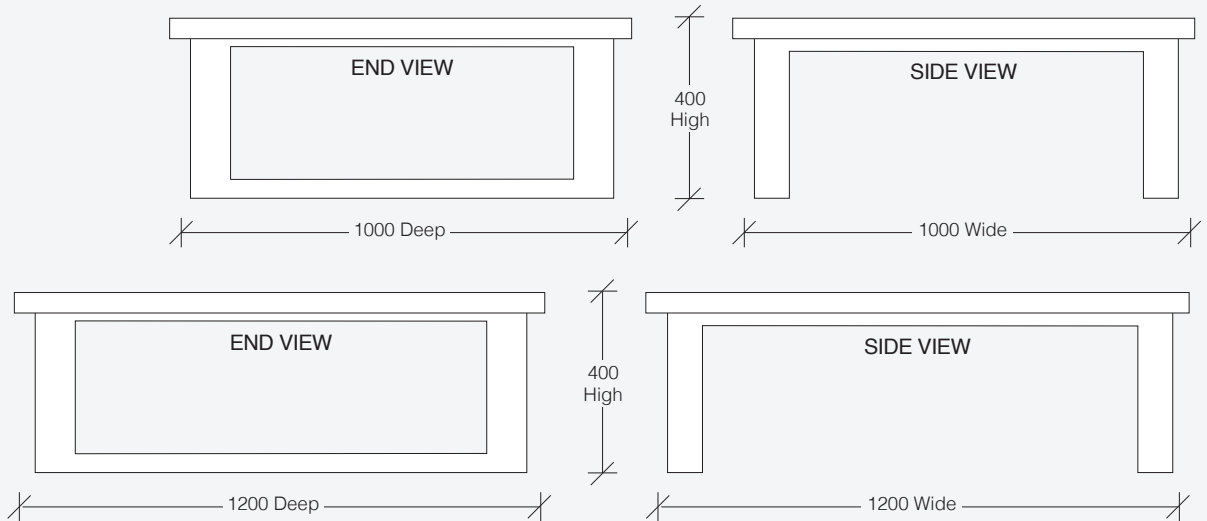

BONADIESI SQUARE COFFEE TABLE

BONCOFF03 – 1000W x 1000D x 400H
BONCOFF04 – 1200W x 1200D x 400H