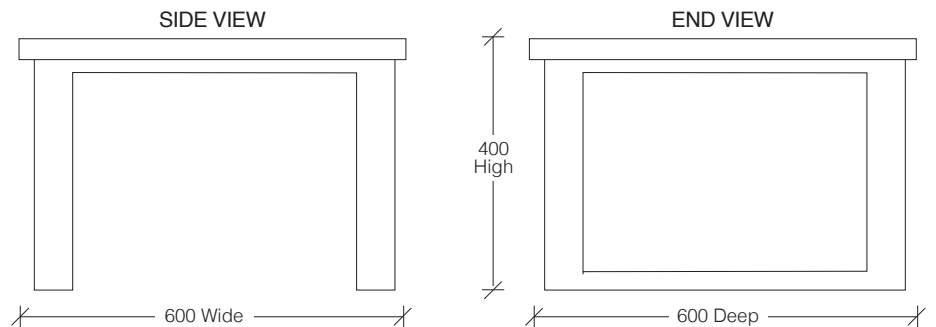

BONADIESI LAMP TABLE