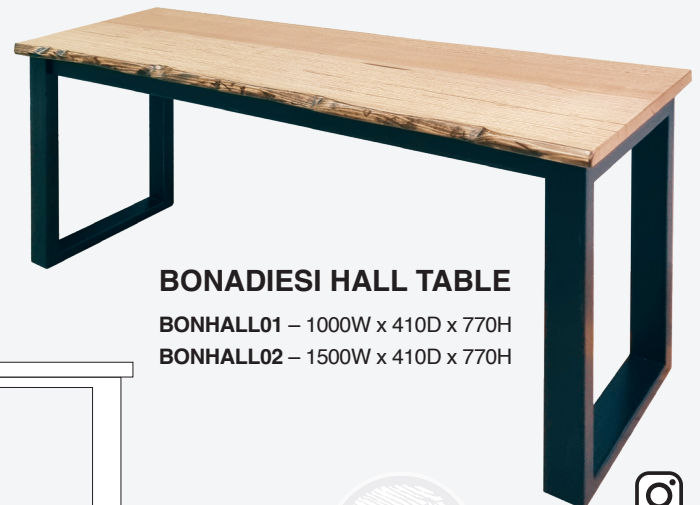

AUSTRALIAN NATURAL EDGE BONADIESI COLLECTION

hardwood EXCLUSIVE TO HARVEY NORMAN

DUNE SEPIA MOCHA HAZE

BONETU01 – 1990W x 510D x 580H | 5 Drawer
BONETU02 – 2290W x 510D x 580H | 5 Drawer

BONADIESI ENTERTAINMENT UNIT

BONADIESI BUFFET

BONBUFF01 – 1540W x 510D x 880H | 2 Door 3 Drawer
BONBUFF02 – 1990W x 510D x 880H | 2 Door 3 Drawer

BONADIESI HALL TABLE

BONHALL01 – 1000W x 410D x 770H
BONHALL02 – 1500W x 410D x 770H

AUSTRALIAN NATURAL EDGE
BONADIESI COLLECTION
 hardwood EXCLUSIVE TO HARVEY NORMAN

BONADIESI DISPLAY
BONDIS01 – 1000W x 410D x 1885H
 | 4 Doors - 2 Glass Inserts (Top) and 2 Timber Inserts (Base) with 1 Drawer

BONADIESI DISPLAY

BONADIESI BOOKCASE

BONBOOK01
 900W x 350D x 1885H | 5 Fixed Shelves

- BONDINSQ01** – 1500W x 1500D x 770H
- BONDINSQ02** – 1600W x 1600D x 770H
- BONDINSQ03** – 1700W x 1700D x 770H

Based on a
500W chair

BONADIESI DINING TABLE

- BONDIN01** – 1800W x 1200D x 770H
- BONDIN02** – 2100W x 1200D x 770H
- BONDIN03** – 2400W x 1200D x 770H
- BONDIN04** – 2700W x 1200D x 770H
- BONDIN05** – 3000W x 1200D x 770H