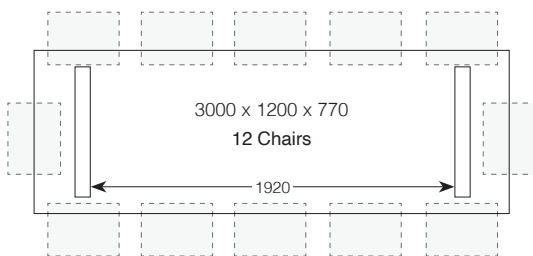

BONCOFF03 – 1000W x 1000D x 400H
BONCOFF04 – 1200W x 1200D x 400H

BONADIESI LAMP TABLE

BONLAMP01 – 600W x 600D x 400H

AUSTRALIAN NATURAL EDGE BONADIESI COLLECTION

hardwood EXCLUSIVE TO HARVEY NORMAN

BONADIESI SQUARE DINING TABLE

- BONDINSQ01** – 1500W x 1500D x 770H
- BONDINSQ02** – 1600W x 1600D x 770H
- BONDINSQ03** – 1700W x 1700D x 770H

Based on a
500W chair

BONADIESI DINING TABLE

- BONDIN01** – 1800W x 1200D x 770H
- BONDIN02** – 2100W x 1200D x 770H
- BONDIN03** – 2400W x 1200D x 770H
- BONDIN04** – 2700W x 1200D x 770H
- BONDIN05** – 3000W x 1200D x 770H