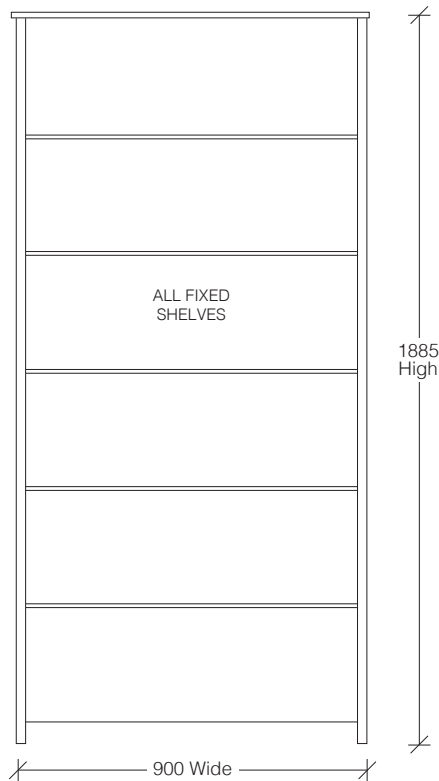

BONADIESI BUFFET

BONBUFF01 – 1540W x 510D x 880H | 2 Door 3 Drawer
BONBUFF02 – 1990W x 510D x 880H | 2 Door 3 Drawer

BONADIESI HALL TABLE

BONHALL01 – 1000W x 410D x 770H
BONHALL02 – 1500W x 410D x 770H

AUSTRALIAN NATURAL EDGE
BONADIESI COLLECTION
 hardwood EXCLUSIVE TO HARVEY NORMAN

BONADIESI DISPLAY
BONDIS01 – 1000W x 410D x 1885H
 | 4 Doors - 2 Glass Inserts (Top) and 2 Timber Inserts (Base) with 1 Drawer

BONADIESI DISPLAY

BONADIESI BOOKCASE

BONBOOK01
 900W x 350D x 1885H | 5 Fixed Shelves

- BONDINSQ01** – 1500W x 1500D x 770H
- BONDINSQ02** – 1600W x 1600D x 770H
- BONDINSQ03** – 1700W x 1700D x 770H

Based on a
500W chair

BONADIESI DINING TABLE

- BONDIN01** – 1800W x 1200D x 770H
- BONDIN02** – 2100W x 1200D x 770H
- BONDIN03** – 2400W x 1200D x 770H
- BONDIN04** – 2700W x 1200D x 770H
- BONDIN05** – 3000W x 1200D x 770H

BONADIESI BENCH

- BONBEN00** – 1800W x 410D x 490H
- BONBEN01** – 2100W x 410D x 490H
- BONBEN02** – 2400W x 410D x 490H
- BONBEN03** – 2700W x 410D x 490H
- BONBEN04** – 3000W x 410D x 490H