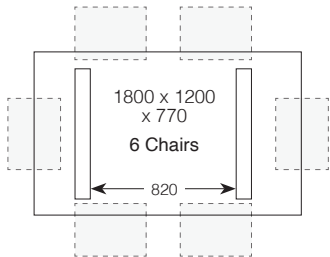

BONADIESI BUFFET

BONBUFF01 – 1540W x 510D x 880H | 2 Door 3 Drawer
BONBUFF02 – 1990W x 510D x 880H | 2 Door 3 Drawer

BONADIESI HALL TABLE

BONHALL01 – 1000W x 410D x 770H
BONHALL02 – 1500W x 410D x 770H

AUSTRALIAN NATURAL EDGE
BONADIESI COLLECTION
 hardwood EXCLUSIVE TO HARVEY NORMAN

BONADIESI DISPLAY
BONDIS01 – 1000W x 410D x 1885H
 | 4 Doors - 2 Glass Inserts (Top) and 2 Timber Inserts (Base) with 1 Drawer

BONADIESI DISPLAY

BONADIESI BOOKCASE

BONBOOK01
 900W x 350D x 1885H | 5 Fixed Shelves

BONCOFF03 – 1000W x 1000D x 400H
BONCOFF04 – 1200W x 1200D x 400H

BONADIESI LAMP TABLE

BONLAMP01 – 600W x 600D x 400H

AUSTRALIAN NATURAL EDGE BONADIESI COLLECTION

hardwood EXCLUSIVE TO HARVEY NORMAN

BONADIESI SQUARE DINING TABLE

- BONDINSQ01** – 1500W x 1500D x 770H
- BONDINSQ02** – 1600W x 1600D x 770H
- BONDINSQ03** – 1700W x 1700D x 770H

Based on a
500W chair

BONADIESI DINING TABLE

- BONDIN01** – 1800W x 1200D x 770H
- BONDIN02** – 2100W x 1200D x 770H
- BONDIN03** – 2400W x 1200D x 770H
- BONDIN04** – 2700W x 1200D x 770H
- BONDIN05** – 3000W x 1200D x 770H