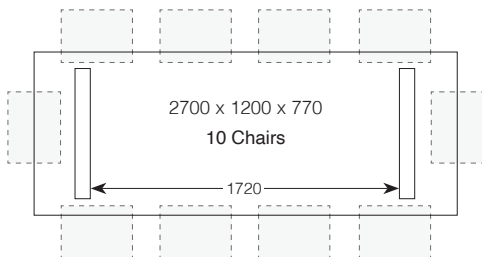

BONCOFF03 – 1000W x 1000D x 400H
BONCOFF04 – 1200W x 1200D x 400H

BONADIESI LAMP TABLE

BONLAMP01 – 600W x 600D x 400H

AUSTRALIAN NATURAL EDGE BONADIESI COLLECTION

hardwood EXCLUSIVE TO HARVEY NORMAN

BONADIESI SQUARE DINING TABLE

- BONDINSQ01** – 1500W x 1500D x 770H
- BONDINSQ02** – 1600W x 1600D x 770H
- BONDINSQ03** – 1700W x 1700D x 770H

Based on a
500W chair

BONADIESI DINING TABLE

- BONDIN01** – 1800W x 1200D x 770H
- BONDIN02** – 2100W x 1200D x 770H
- BONDIN03** – 2400W x 1200D x 770H
- BONDIN04** – 2700W x 1200D x 770H
- BONDIN05** – 3000W x 1200D x 770H