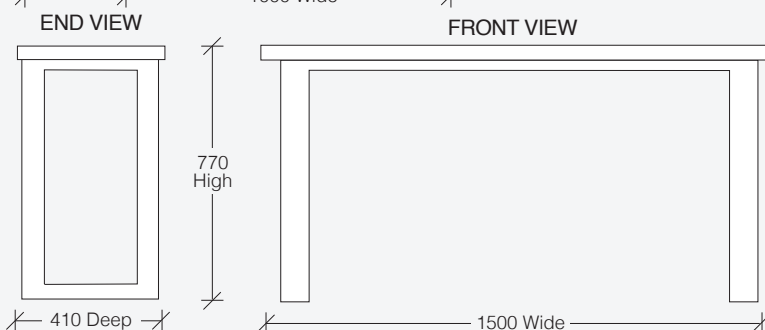

BONADIESI BUFFET

BONBUFF01 – 1540W x 510D x 880H | 2 Door 3 Drawer
BONBUFF02 – 1990W x 510D x 880H | 2 Door 3 Drawer

BONADIESI HALL TABLE

BONHALL01 – 1000W x 410D x 770H
BONHALL02 – 1500W x 410D x 770H

AUSTRALIAN NATURAL EDGE
BONADIESI COLLECTION
 hardwood EXCLUSIVE TO HARVEY NORMAN

BONADIESI DISPLAY
BONDIS01 – 1000W x 410D x 1885H
 | 4 Doors - 2 Glass Inserts (Top) and 2 Timber Inserts (Base) with 1 Drawer

BONADIESI DISPLAY

BONADIESI BOOKCASE

BONBOOK01
 900W x 350D x 1885H | 5 Fixed Shelves

- BONDINSQ01** – 1500W x 1500D x 770H
- BONDINSQ02** – 1600W x 1600D x 770H
- BONDINSQ03** – 1700W x 1700D x 770H

Based on a
500W chair

BONADIESI DINING TABLE

- BONDIN01** – 1800W x 1200D x 770H
- BONDIN02** – 2100W x 1200D x 770H
- BONDIN03** – 2400W x 1200D x 770H
- BONDIN04** – 2700W x 1200D x 770H
- BONDIN05** – 3000W x 1200D x 770H