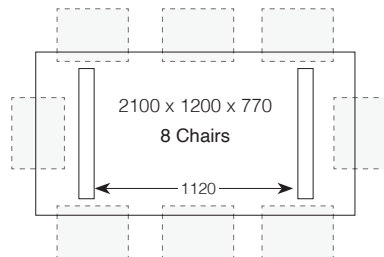

BONADIESI DISPLAY
BONDIS01 – 1000W x 410D x 1885H
 | 4 Doors - 2 Glass Inserts (Top) and 2 Timber Inserts (Base) with 1 Drawer

BONADIESI DISPLAY

BONADIESI BOOKCASE

BONBOOK01
 900W x 350D x 1885H | 5 Fixed Shelves

BONCOFF03 – 1000W x 1000D x 400H
BONCOFF04 – 1200W x 1200D x 400H

BONADIESI LAMP TABLE

BONLAMP01 – 600W x 600D x 400H

AUSTRALIAN NATURAL EDGE BONADIESI COLLECTION

hardwood EXCLUSIVE TO HARVEY NORMAN

BONADIESI SQUARE DINING TABLE

- BONDINSQ01** – 1500W x 1500D x 770H
- BONDINSQ02** – 1600W x 1600D x 770H
- BONDINSQ03** – 1700W x 1700D x 770H

Based on a
500W chair

BONADIESI DINING TABLE

- BONDIN01** – 1800W x 1200D x 770H
- BONDIN02** – 2100W x 1200D x 770H
- BONDIN03** – 2400W x 1200D x 770H
- BONDIN04** – 2700W x 1200D x 770H
- BONDIN05** – 3000W x 1200D x 770H