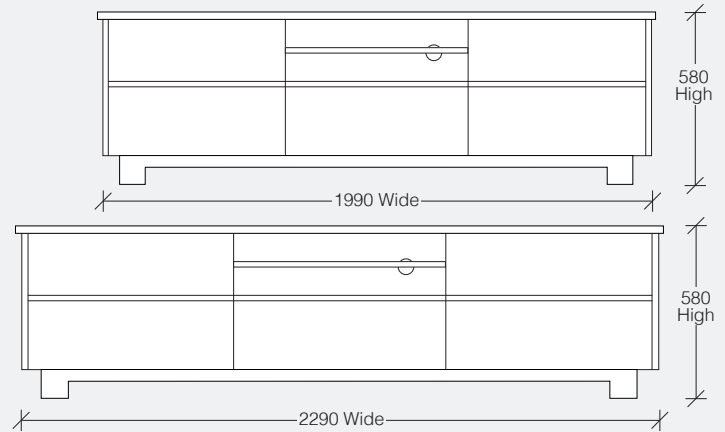

AUSTRALIAN NATURAL EDGE BONADIESI COLLECTION

hardwood EXCLUSIVE TO HARVEY NORMAN

DUNE SEPIA MOCHA HAZE

BONETU01 – 1990W x 510D x 580H | 5 Drawer
BONETU02 – 2290W x 510D x 580H | 5 Drawer

BONADIESI ENTERTAINMENT UNIT

BONADIESI BUFFET

BONBUFF01 – 1540W x 510D x 880H | 2 Door 3 Drawer
BONBUFF02 – 1990W x 510D x 880H | 2 Door 3 Drawer

BONADIESI HALL TABLE

BONHALL01 – 1000W x 410D x 770H
BONHALL02 – 1500W x 410D x 770H

AUSTRALIAN NATURAL EDGE
BONADIESI COLLECTION
 hardwood EXCLUSIVE TO HARVEY NORMAN

BONADIESI DISPLAY
BONDIS01 – 1000W x 410D x 1885H
 | 4 Doors - 2 Glass Inserts (Top) and 2 Timber Inserts (Base) with 1 Drawer

BONADIESI DISPLAY

BONADIESI BOOKCASE

BONBOOK01
 900W x 350D x 1885H | 5 Fixed Shelves

- BONDINSQ01** – 1500W x 1500D x 770H
- BONDINSQ02** – 1600W x 1600D x 770H
- BONDINSQ03** – 1700W x 1700D x 770H

Based on a
500W chair

BONADIESI DINING TABLE

- BONDIN01** – 1800W x 1200D x 770H
- BONDIN02** – 2100W x 1200D x 770H
- BONDIN03** – 2400W x 1200D x 770H
- BONDIN04** – 2700W x 1200D x 770H
- BONDIN05** – 3000W x 1200D x 770H