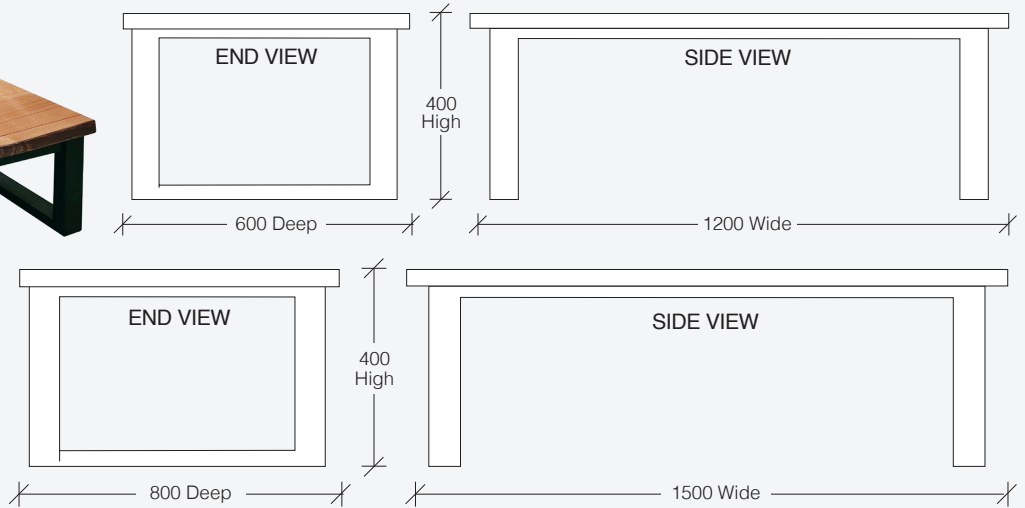

AUSTRALIAN NATURAL EDGE BONADIESI COLLECTION

hardwood EXCLUSIVE TO HARVEY NORMAN

BONADIESI COFFEE TABLE

BONCOFF01 – 1200W x 600D x 400H
BONCOFF02 – 1500W x 800D x 400H

BONADIESI SQUARE COFFEE TABLE

BONCOFF03 – 1000W x 1000D x 400H
BONCOFF04 – 1200W x 1200D x 400H

BONADIESI LAMP TABLE

BONLAMP01 – 600W x 600D x 400H